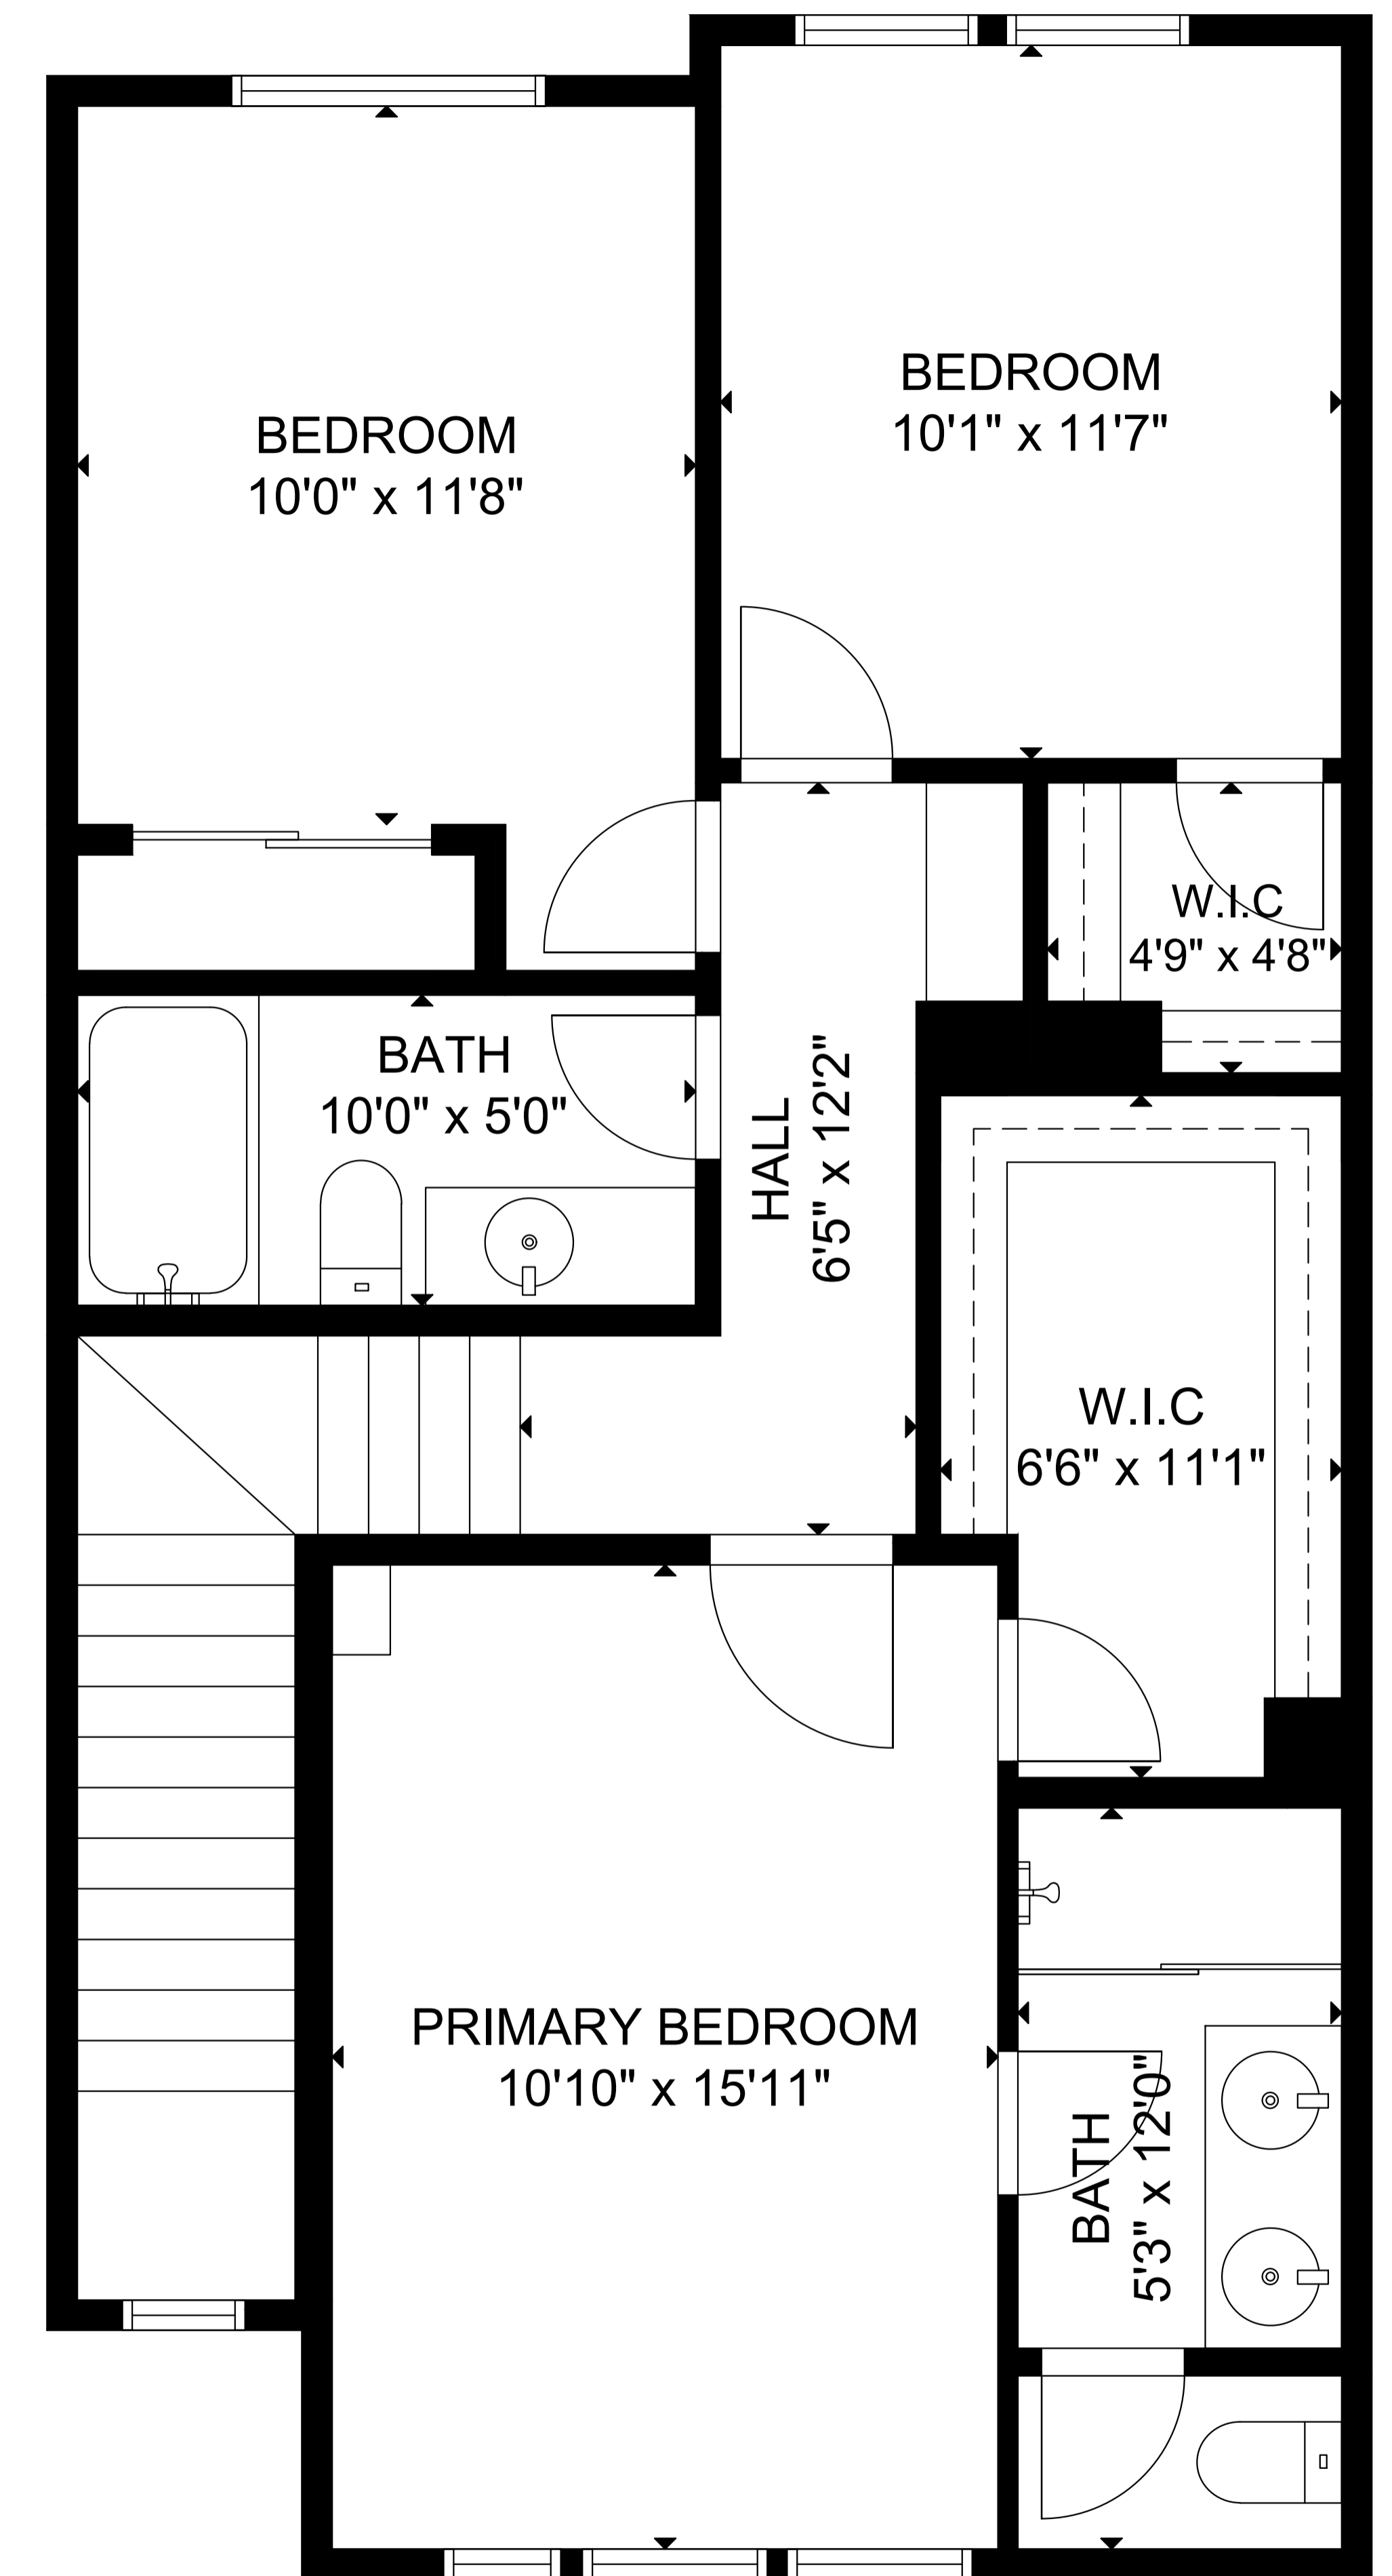

FLOOR 1

FLOOR 2

FLOOR 3

GROSS INTERNAL AREA
 TOTAL: 1,801 sq ft
 FLOOR 1: 230 sq ft, FLOOR 2: 766 sq ft
 FLOOR 3: 805 sq ft
 EXCLUDED AREA: GARAGE: 463 sq ft

SIZE AND DIMENSIONS ARE APPROXIMATE, ACTUAL MAY VARY.