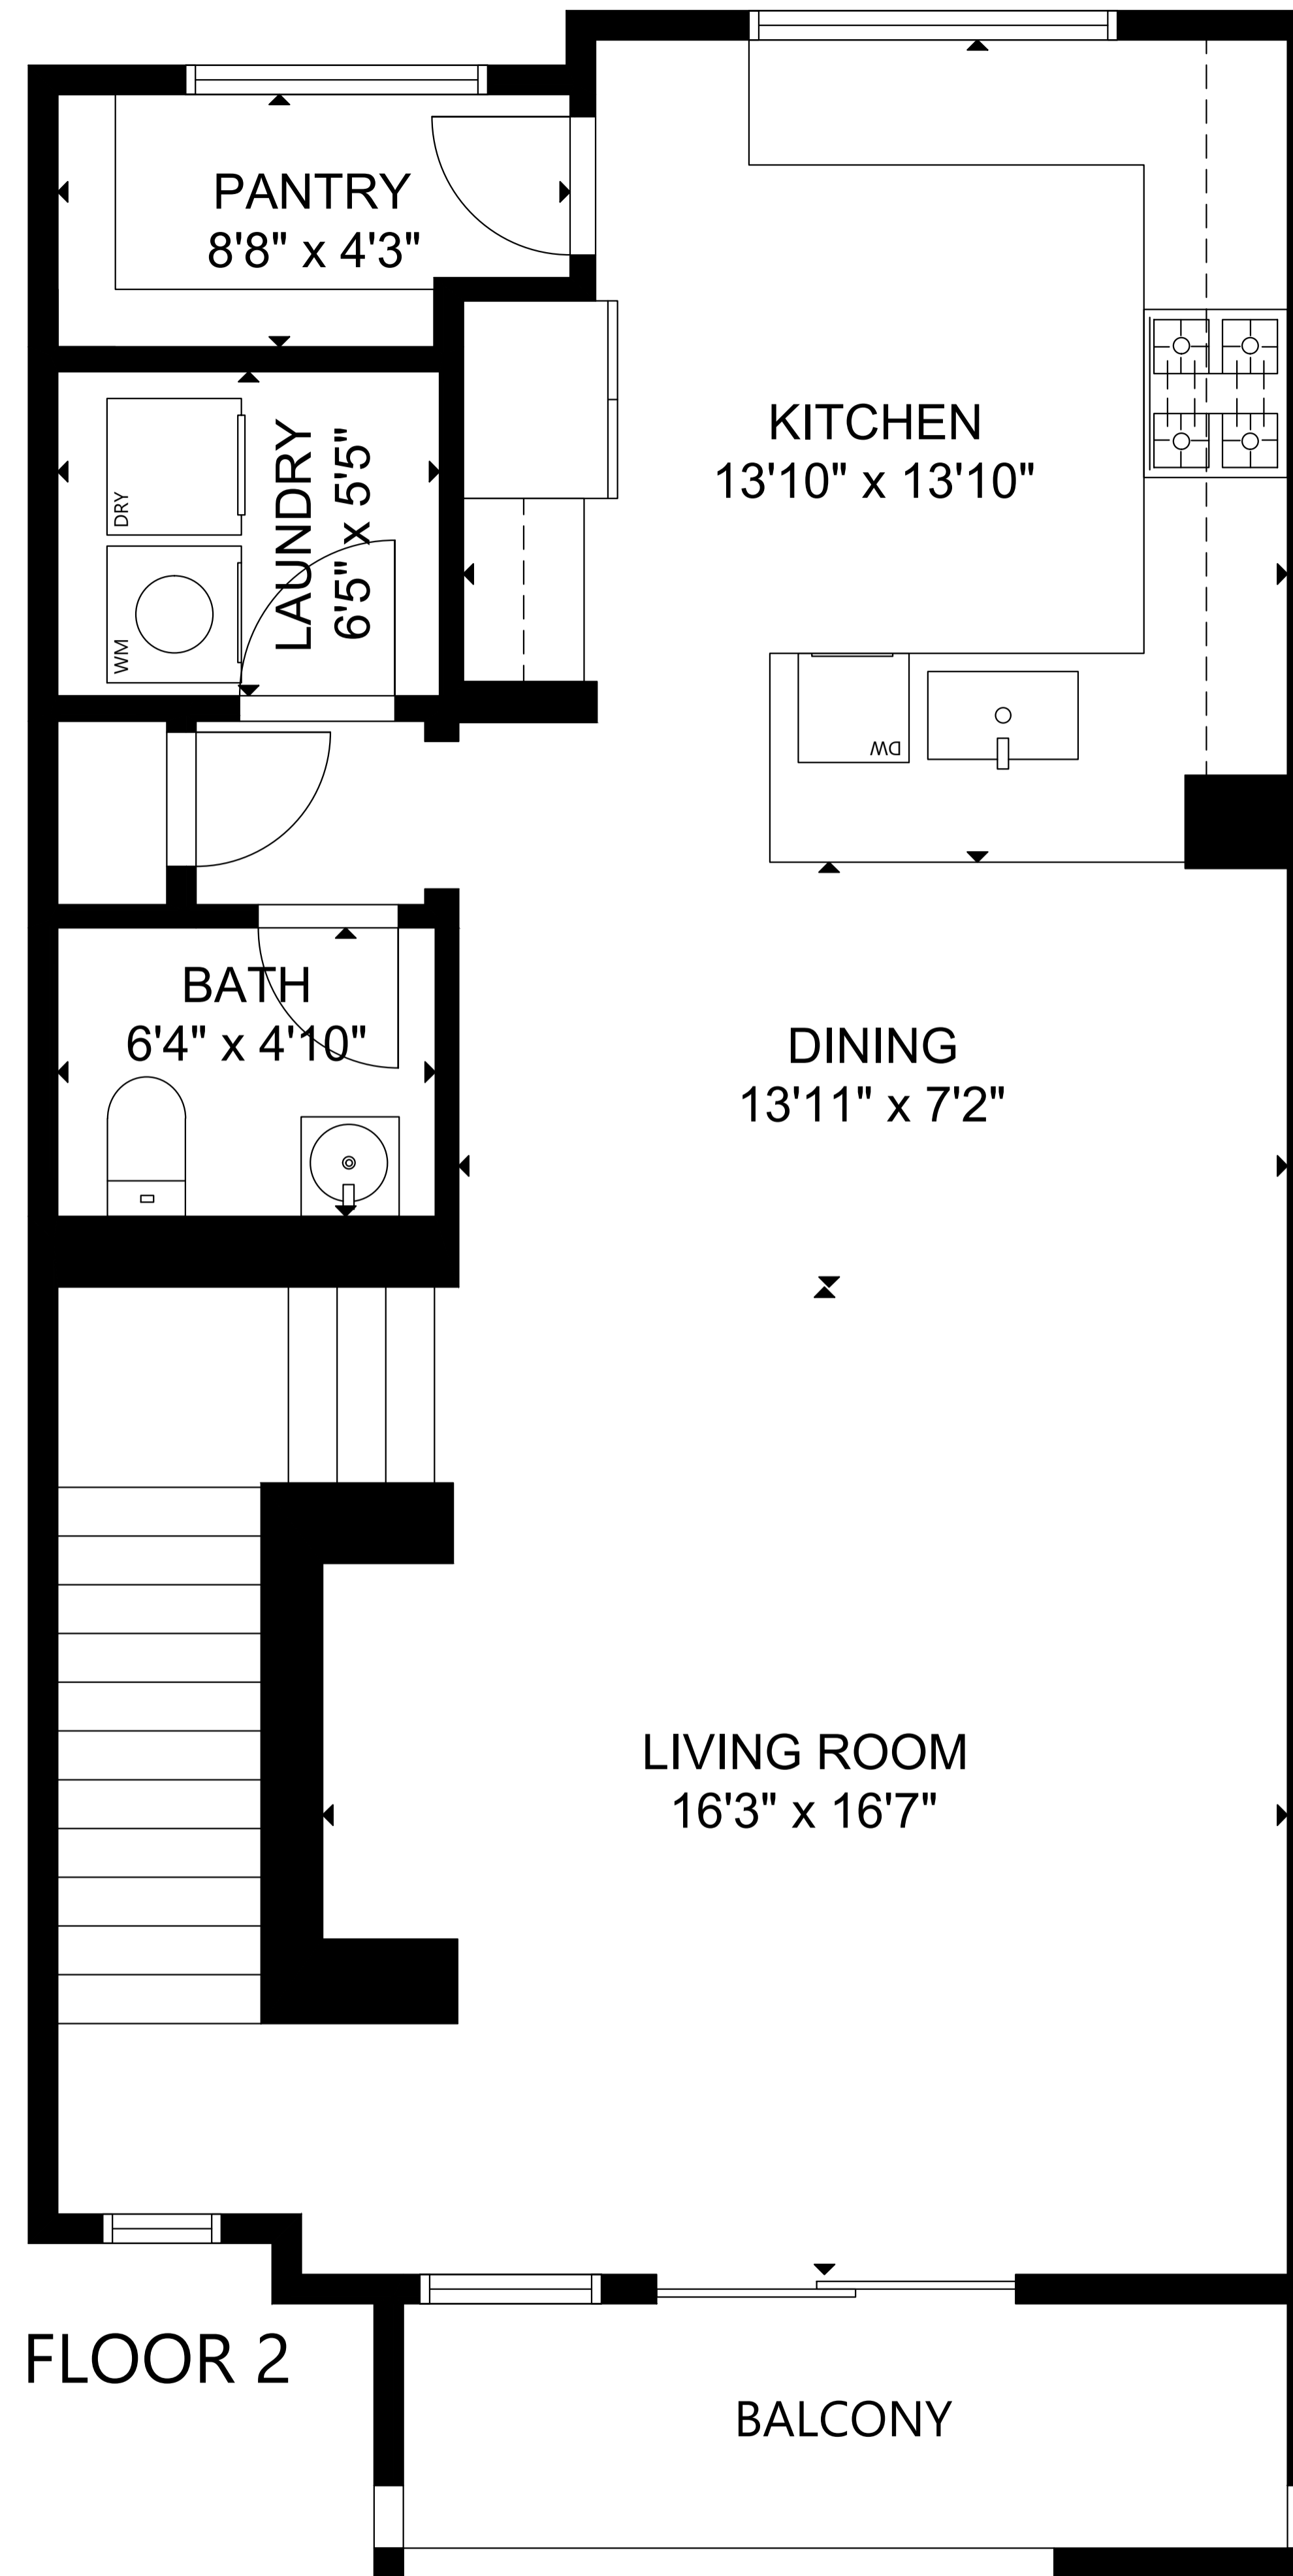

FLOOR 1

FLOOR 2

FLOOR 3

GROSS INTERNAL AREA
 TOTAL: 1,801 sq ft
 FLOOR 1: 230 sq ft, FLOOR 2: 766 sq ft
 FLOOR 3: 805 sq ft
 EXCLUDED AREA: GARAGE: 463 sq ft

SIZE AND DIMENSIONS ARE APPROXIMATE, ACTUAL MAY VARY.