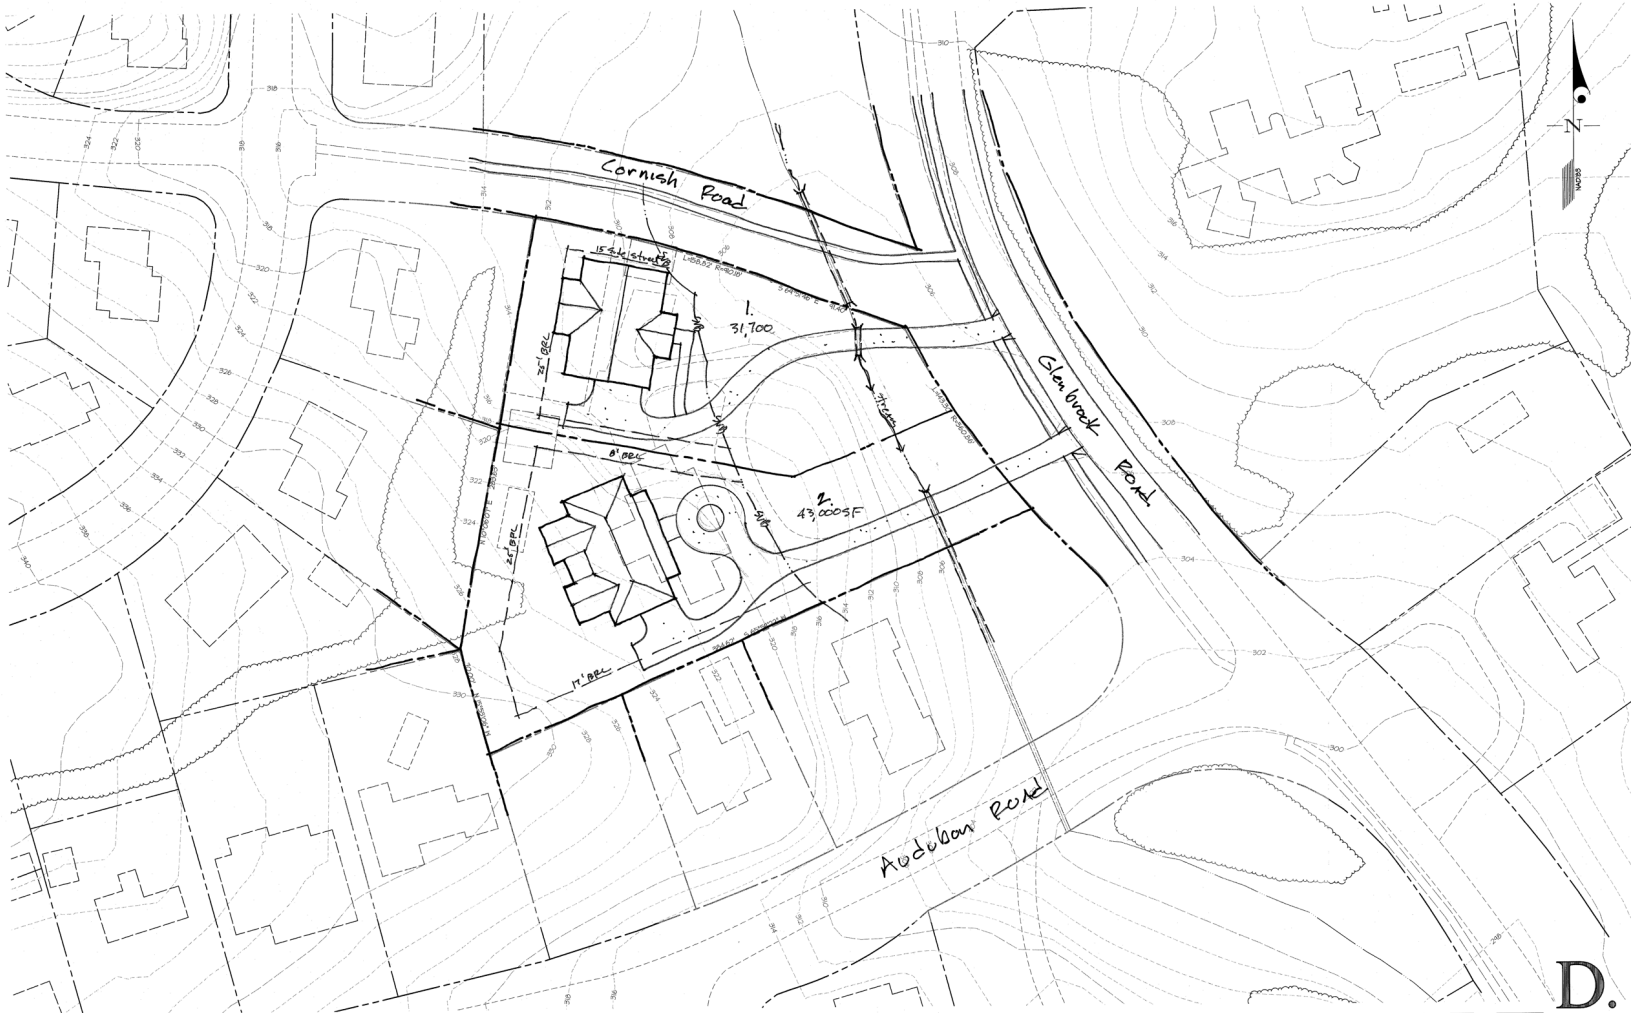

**CONCEPT PLAN
7116 GLENBROOK ROAD
MONTGOMERY COUNTY, MARYLAND**

Ritzert Weiss Partners
TTR Sotheby's International Realty
1206 30th Street, NW Washington, DC 20007
202.333.1212 | RitzertWeiss@ttrsir.com